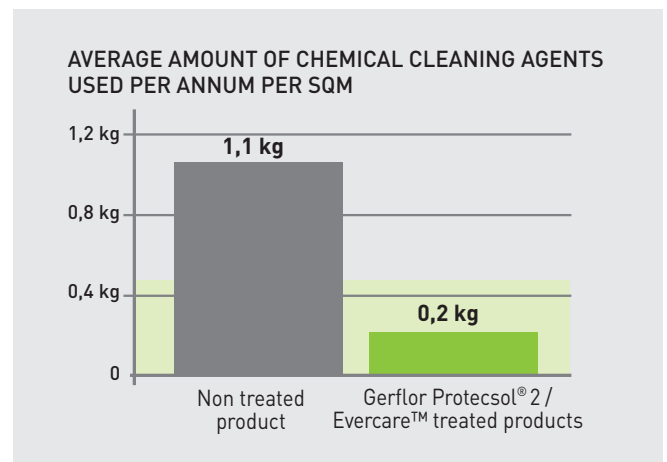

*\*Made of residues from cereals*

**DURABILITY, HIGH RESISTANCE TO STATIC AND DYNAMIC LOADS**

**WIDE PALETTE OF DECORS / COLOURS**

**REDUCED MAINTENANCE EXPENDITURE**

**No wax forever** ► Save water and detergent

**REVOLUTIONARY SURFACE TREATMENTS**

The best chemical stain resistance.

**ULTRA-CLEAN CONCEPT**  
ISO 4 & ISO 5

The solution for perfect control of contamination in operating theatres.

**PATENT PENDING SYSTEM**  
AN INNOVATIVE CORNER SOLUTION